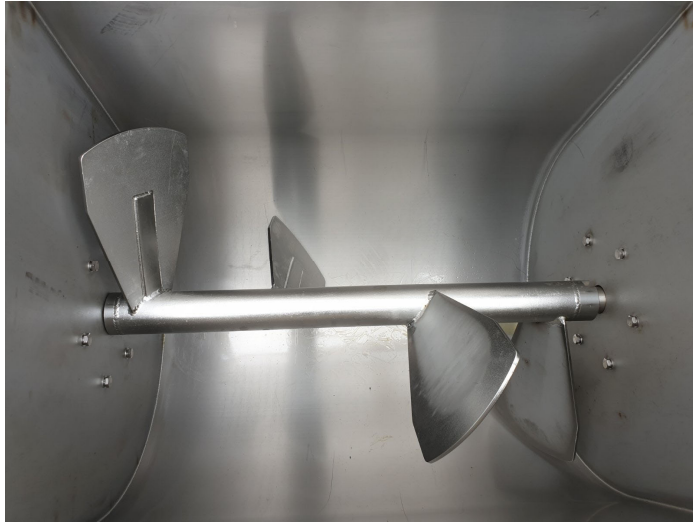

WWW.SIND.RS e-mail: info@sind.rs tel: +381 65 55 55 755

QUOTATION

Sind - Mixer S130 liter

Type: S 130 1

Complete stainless steel

Hopper capacity 130 liter

Single working shaft with paddles

Rotation of shaft in both directions

Automatic stopping when cover is open

Electric power: 2.2 kW

Voltage: 380 V / 50 Hz

Installation dimensions of the machine in cm:

Width: 100

Length: 60

Height: 100